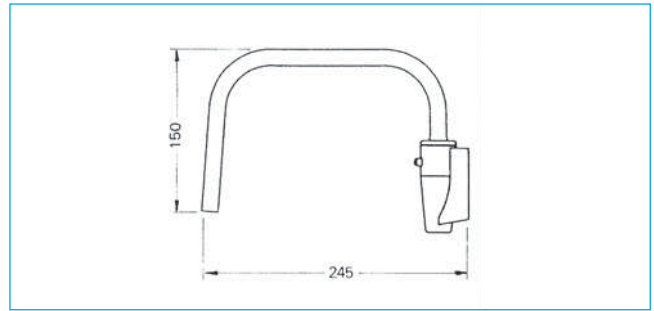

*Heated glasses are 24V*

Bus Mirror Arms listed below have standard two bolt fixing

Mirror Arms - Bus

**S1187**

£9.50

Mirror Arms - Bus

**S1191**

£9.50