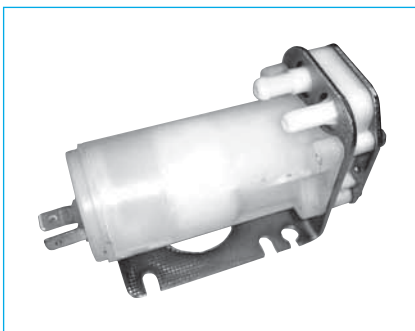

Wiper Arms

24V Screen Wash and Sink Pump

241104010   £19.00