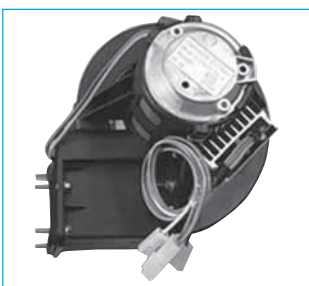

Single Motor Blowers

VCS732	Sutrack 28.20.01.017 RH, Height 225mm	£120.00
VCS733	Replacement Motor LH	£75.00
VCS731	Sutrack 28.20.01.016 LH, Height 225mm (Illustrated)	£120.00
235003516	Replacement Motor LH	£76.50

All units are 24V