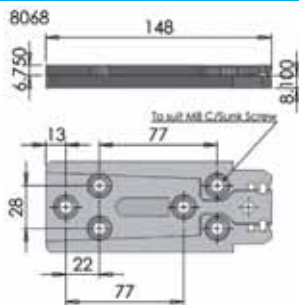

VCS809 - Mirror Mounting Plate Non Heated £7.70