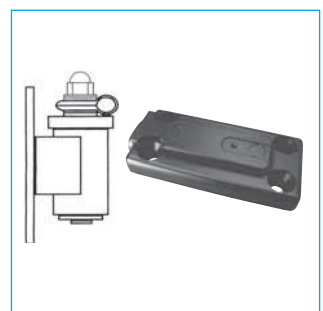

Ref No

240151101	£13.00
VCS809	£7.70
VCS41	£12.00
VCS502	£7.15
S1084/3	£9.65