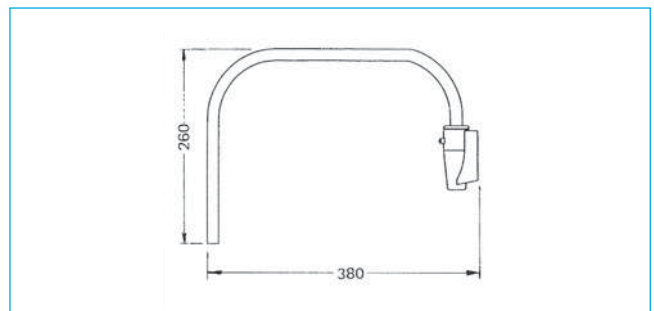

£9.50

Mirror Arms - Bus

**S1196**

£12.50

**Mirror Mounts**

Coach - Mounting Plate - Standard Wedge Heated	
Coach - Mounting Plate - Universal Arms (Page 10)	
Coach - Mounting Plate - Standard Wedge (shown R/H in diagram)	
Coach - Adaptor Plate to Convert from 3 Hole Mirror Arm to 4 Hole Mounting	
Bus - Pivot Bracket 3 Hole Mounting (shown L/H in diagram)	