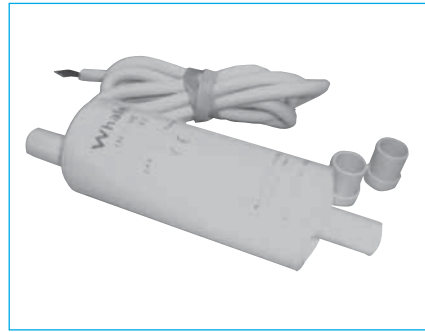

YBC405

In Line Booster Pump 24V

£28.00