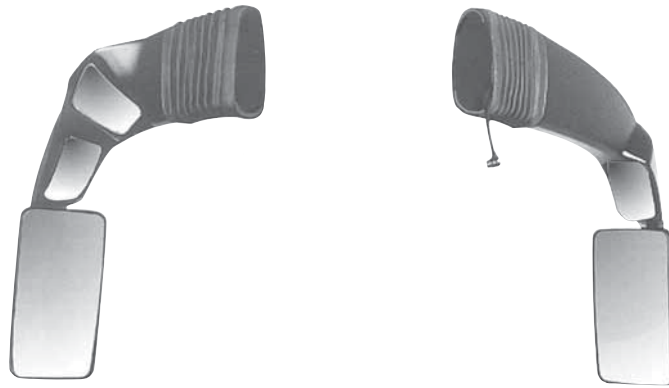

**Non Heated Mirror Arms/Head**

**VCS806** - Left Hand Non Heated  
Mirror Arm £55.80

**VCS809** - Mirror Mounting Plate Non Heated £7.70

**VCS807** - Right Hand Non Heated  
Mirror Arm £46.50

*All units supplied with body mounting (Excluding VCS806 & VCS807)*