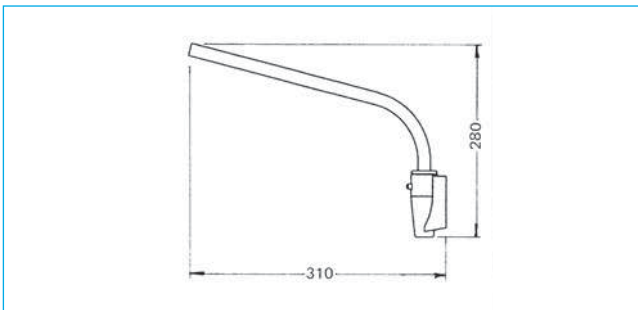

*Heated glasses are 24V*

Bus Mirror Arms listed below have standard two bolt fixing

Mirror Arms - Bus

**S1187**

£9.50

Mirror Arms - Bus

**S1191**

£9.50