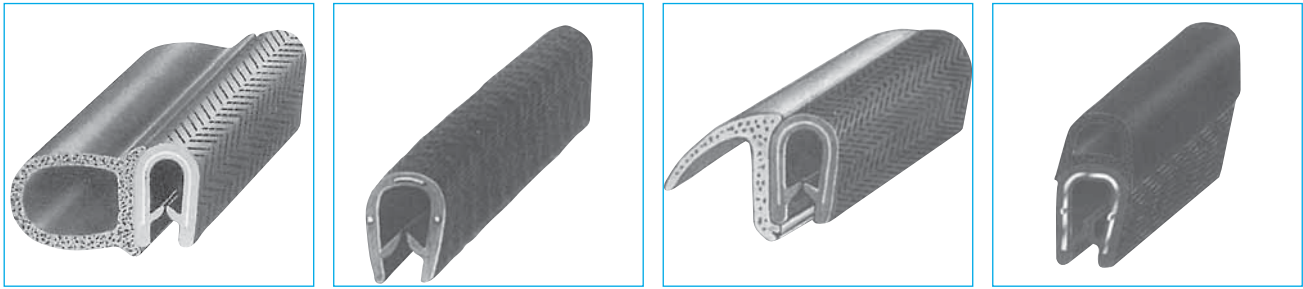

Flap Seal Rubber - Knock On

30000265	20mm Double Cushion - Berkhof	£4.00 Per Metre
023570C	15mm Cushion - Plaxton	£5.87 Per Metre
30059615	15mm Cushion - Jonckheere	£4.20 Per Metre
D5551APAAA	15mm Cushion - Sunsundegui	£2.60 Per Metre
660063810	Open Cushion - Van Hool	£3.65 Per Metre
VCS383	7mm Cushion - In line	£2.40 Per Metre

Edge Protector - Knock On

VCS536	Clamping Range 1 to 2mm, Size 9.5 x 6.5mm	£1.20 Per Metre
VCS317	Clamping Range 1 to 4mm, Size 14 x 10.5mm	£2.70 Per Metre

Wheel Arch Rubber

30001015		£12.50 Per Metre

Seat Track Rubber

30012842	26mm	£5.35 per Metre
10565970	26mm Grey	£1.50 per Metre
30000347	35mm	£6.05 per Metre
660058403	54mm	£6.25 per Metre