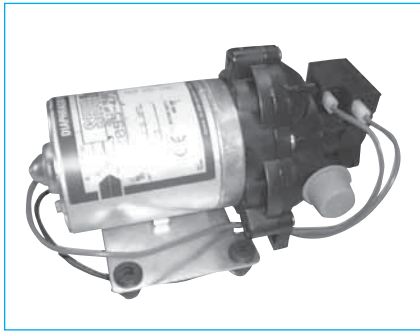

Water Transfer Pumps

20233029

Surflo Pump 24V

£80.00