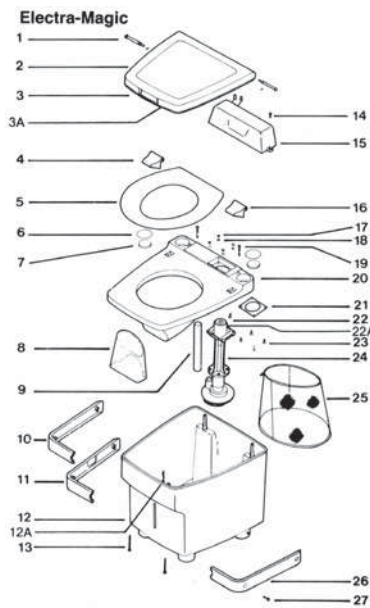

1 - Hinge Pin & Clip - Pair	30064543
4 - Hinge Left Hand	YBC704
5, 3, 1, 4, 16 - Seat & Lid with Hinges Pins & Clips	20330796
6 - Cap	VCS73
8 - Vinyl Skirt	VCS19
10 - Moulding Left Hand	YBC964
12A - Main Housing Seal	30072236
13 - Front Retaining Screw	YBC945
15 - Motor Cover	20510840
16 - Hinge Right Hand	YBC703
19 - Screw	YBC946
20, 4, 16, 7, 6, 8 - Cover & Bowl Hinges Caps & Splash Guard	30072233
21 - Gasket - Pump MTG	VCS233
22A - Pump Motor	YBC998
24 - 24V Pump	20330795
25 - Filter Cone	20510842
26 - Moulding Right Hand	YBC965
27 - Side Moulding Screw	YBC966
Not illustrated - Flush Switch	YBC1002
Not illustrated - Pump to Motor Coupling	20811