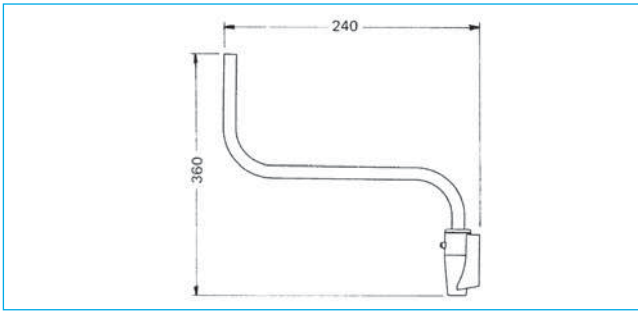

Bus Mirror Arms listed below have standard two bolt fixing

Mirror Arms - Bus

S1187

£9.50