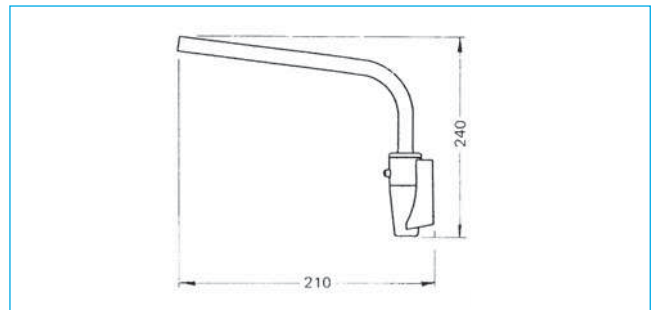

Mirror Arms - Bus

S1194

£9.50