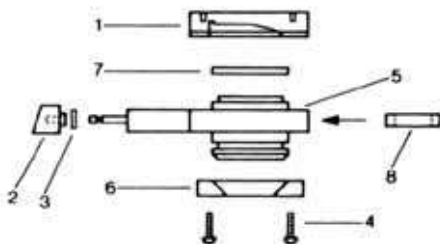

Slide-EZ Valve

2, 3 - Handle & Clip for E Z Valve	30009075
5, 2, 3 - E Z Valve	30072235
6 - Closet Flange Seal	30064540
7, 8 - Seal Kit for YBC690	VCS621