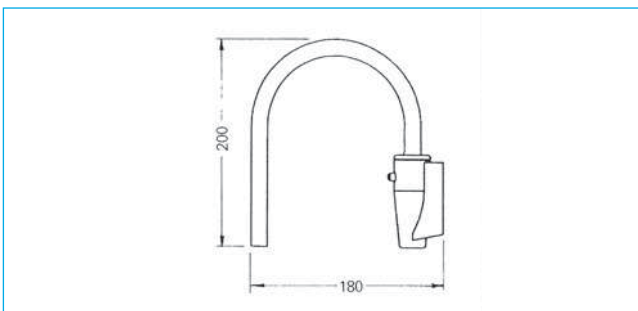

Mirror Arms - Bus

S1193

£9.50