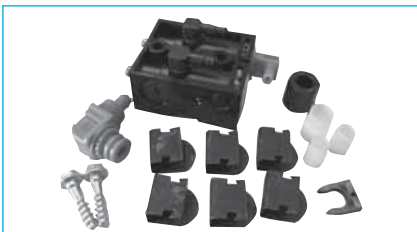

Isringhausen Drivers Seat Parts
20266237

Valve - Vertical Level